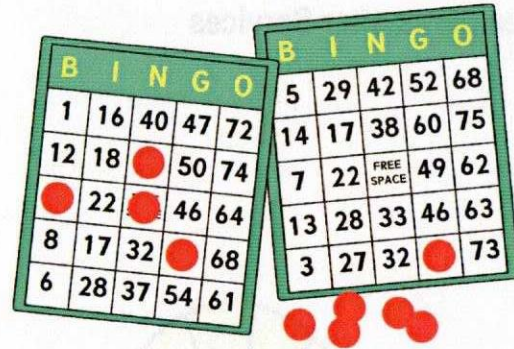

Schedule For Crestwood Village 4

MONDAY:

- 10:00 AM - Start P/U for Residents
- 10:30 AM - Arrive at Whiting Shopping Center
- 10:40 AM - Arrive at Whiting Commons
- 11:30 AM - P/U Residents at Whiting Shopping Center
- 11:45 AM - Arrive at Whiting Commons
- 12:45 PM - Depart Whiting Commons
- 1:00 PM - Depart Whiting Shopping Center
- 1:15 PM - Drop Resident at Various Locations

TUESDAY:

BINGO BUS
EVERY TUESDAY
 4:30 PM - START P/U
 8:30-8:45 PM-START DROP-OFFS

BINGO BUS PROVIDED BY SENIOR
 CITIZENS CLUB OF CRESTWOOD
 VILLAGE FOUR-BINGO

1ST & 3RD WEDNESDAYS

** **JITNEY SERVICE* ***
A M ONLY